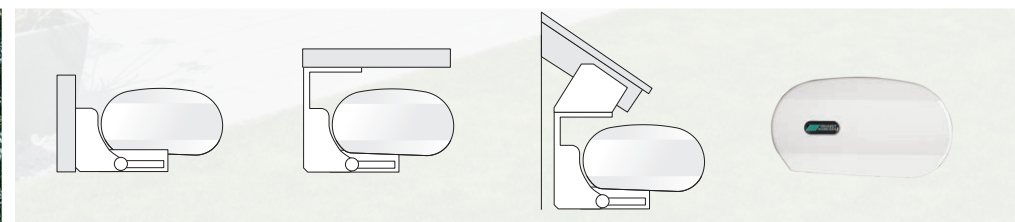

## ERHARDT C – an elegant solution in any case

- The entire mechanism as well as the awning fabric are hidden in the cassette awning when in the retracted position. This ensures maximum protection from the elements while at the same time providing an unobtrusive appearance.
- The different installation options the ERHARDT C offers make mounting possible even under challenging circumstances.
- A sealing lip ensures gentle closing.
- Durable materials and high-quality craftsmanship form the basis for sophisticated functionality.
- A large selection of additional equipment:  
Ask your ERHARDT dealer to get valuable tips.